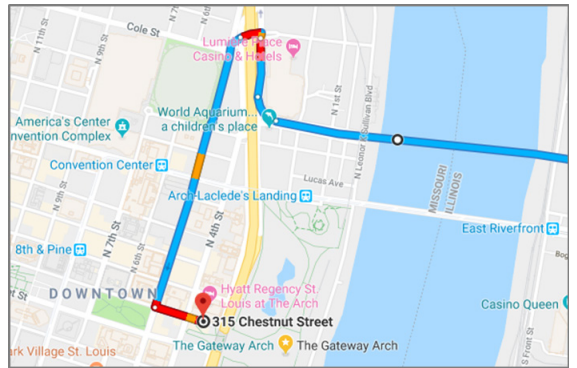

## Bus and Motorcoach Drop-Off for Gateway Arch

Bus drop-off is located on Market Street & Chestnut between Memorial Dr. & 4th on either side of Luther Ely Smith Square. Closest drop-off to the Gateway Arch entrance. Bus drop-off available for a MAXIMUM of 15 minutes. No parking is allowed in this space.

### From Illinois: Poplar Street Bridge

Heading WEST on the Poplar Street Bridge, use the right lane to take exit 40B for I-44 toward I-70/Kansas City/Walnut St. Keep RIGHT at the fork to continue toward Memorial Drive. Take the forced LEFT at Walnut St. then take an immediate RIGHT onto Memorial Drive. Follow the road as it turns LEFT. Bus Drop-Off will be on the RIGHT.

### From Illinois: MLK Bridge

Heading WEST on the Martin Luther King Bridge, make a SLIGHT RIGHT to stay on Lumiere Place Blvd. Turn LEFT on Carr Street (crossing under I-44). Turn LEFT on Broadway. Continue south on Broadway for approximately 0.5 miles. Turn LEFT on Chestnut Street. Continue on Chestnut Street across 4th Street. Bus drop-off will be on the RIGHT.

### From Illinois: Eads Bridge

Heading WEST on Eads Bridge, continue straight onto Washington Avenue. Turn LEFT on Broadway. Continue south on Broadway then turn LEFT on Chestnut Street. Continue on Chestnut Street across 4th Street. Bus drop-off will be on the RIGHT.