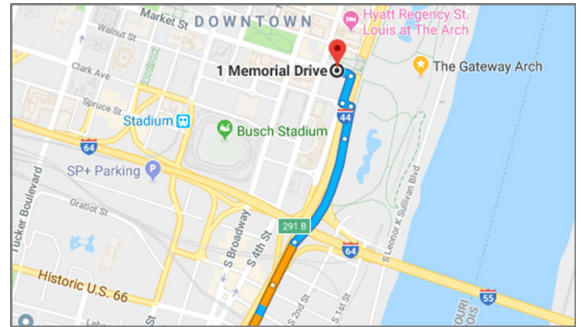

### From Illinois: MLK Bridge

Heading WEST on the Martin Luther King Bridge, make a SLIGHT RIGHT to stay on Lumiere Place Blvd. Turn LEFT on Carr Street (crossing under I-44). Turn LEFT on Broadway. Continue south on Broadway for approximately 0.5 miles. Turn LEFT on Chestnut Street. Continue on Chestnut Street across 4th Street. Bus drop-off will be on the RIGHT.

### From Illinois: Eads Bridge

Heading WEST on Eads Bridge, continue straight onto Washington Avenue. Turn LEFT on Broadway. Continue south on Broadway then turn LEFT on Chestnut Street. Continue on Chestnut Street across 4th Street. Bus drop-off will be on the RIGHT.

### From Illinois: Stan Musial Veterans Memorial Bridge

Heading WEST on the Stan Musial Veterans Memorial Bridge, take the LEFT exit for N. Tucker Blvd. Continue south on Tucker Blvd. then turn LEFT on Cole Street. Continue EAST on Cole Street then take a RIGHT on Broadway. Continue south on Broadway for approximately 1/2 mile. Turn LEFT on Chestnut Street. Bus Drop-Off will be on the RIGHT.

From Missouri: Interstates 55 Northbound & 44 Eastbound

Heading NORTH on I-55/EAST on I-44, take exit 291B for Walnut St. Continue onto Memorial Dr then take the forced LEFT at Walnut St. Take an immediate RIGHT onto Memorial Drive. Follow the road as it turns LEFT. Bus Drop-Off will be on the RIGHT.