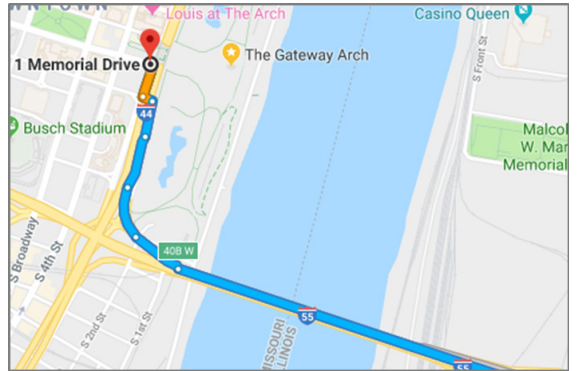

## Bus and Motorcoach Drop-Off for Gateway Arch

Bus drop-off is located on Market Street & Chestnut between Memorial Dr. & 4th on either side of Luther Ely Smith Square. Closest drop-off to the Gateway Arch entrance. Bus drop-off available for a MAXIMUM of 15 minutes. No parking is allowed in this space.

### From Illinois: Poplar Street Bridge

Heading WEST on the Poplar Street Bridge, use the right lane to take exit 40B for I-44 toward I-70/Kansas City/Walnut St. Keep RIGHT at the fork to continue toward Memorial Drive. Take the forced LEFT at Walnut St. then take an immediate RIGHT onto Memorial Drive. Follow the road as it turns LEFT. Bus Drop-Off will be on the RIGHT.

### From Illinois: MLK Bridge

Heading WEST on the Martin Luther King Bridge, make a SLIGHT RIGHT to stay on Lumiere Place Blvd. Turn LEFT on Carr Street (crossing under I-44). Turn LEFT on Broadway. Continue south on Broadway for approximately 0.5 miles. Turn LEFT on Chestnut Street. Continue on Chestnut Street across 4th Street. Bus drop-off will be on the RIGHT.

### From Illinois: Eads Bridge

Heading WEST on Eads Bridge, continue straight onto Washington Avenue. Turn LEFT on Broadway. Continue south on Broadway then turn LEFT on Chestnut Street. Continue on Chestnut Street across 4th Street. Bus drop-off will be on the RIGHT.