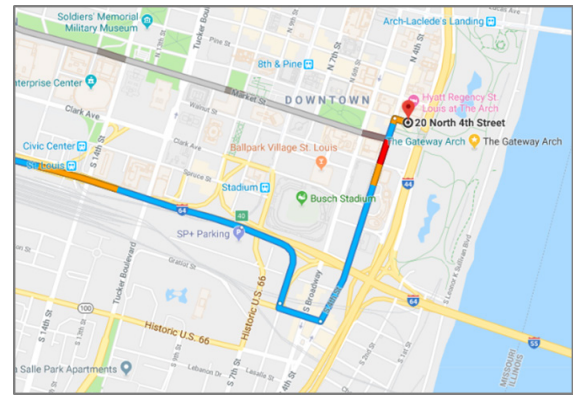

From Missouri: Interstate 64 Eastbound

Heading EAST on I-64, take Exit 40 – the “Last Missouri Exit” – to South 6th Street. Turn LEFT on Gratiot St. Turn LEFT on S. 4th Street. Continue NORTH on 4th Street for ½ mile then turn RIGHT on Chestnut St. Bus Drop-Off will be on the RIGHT.