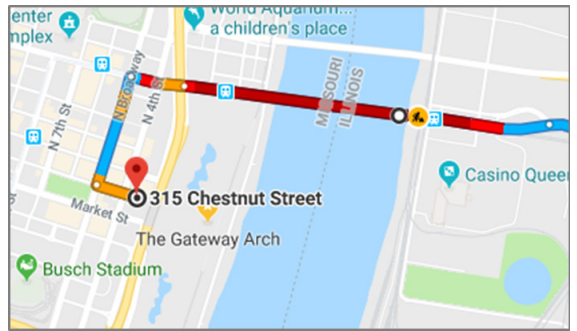

## Bus and Motorcoach Drop-Off for Gateway Arch

Bus drop-off is located on Market Street & Chestnut between Memorial Dr. & 4th on either side of Luther Ely Smith Square. Closest drop-off to the Gateway Arch entrance. Bus drop-off available for a MAXIMUM of 15 minutes. No parking is allowed in this space.

### From Illinois: Poplar Street Bridge

Heading WEST on the Poplar Street Bridge, use the right lane to take exit 40B for I-44 toward I-70/Kansas City/Walnut St. Keep RIGHT at the fork to continue toward Memorial Drive. Take the forced LEFT at Walnut St. then take an immediate RIGHT onto Memorial Drive. Follow the road as it turns LEFT. Bus Drop-Off will be on the RIGHT.

### From Illinois: MLK Bridge

Heading WEST on the Martin Luther King Bridge, make a SLIGHT RIGHT to stay on Lumiere Place Blvd. Turn LEFT on Carr Street (crossing under I-44). Turn LEFT on Broadway. Continue south on Broadway for approximately 0.5 miles. Turn LEFT on Chestnut Street. Continue on Chestnut Street across 4th Street. Bus drop-off will be on the RIGHT.

### From Illinois: Eads Bridge

Heading WEST on Eads Bridge, continue straight onto Washington Avenue. Turn LEFT on Broadway. Continue south on Broadway then turn LEFT on Chestnut Street. Continue on Chestnut Street across 4th Street. Bus drop-off will be on the RIGHT.