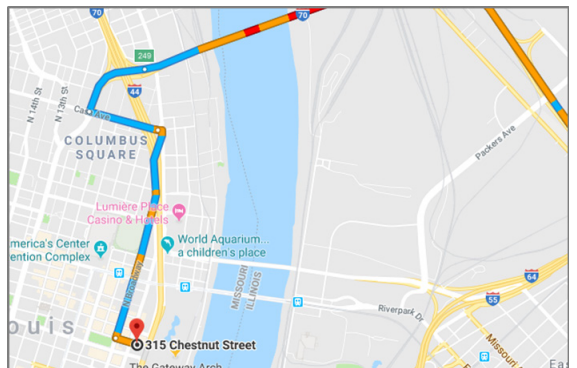

## Bus and Motorcoach Drop-Off for Gateway Arch

Bus drop-off is located on Market Street & Chestnut between Memorial Dr. & 4th on either side of Luther Ely Smith Square. Closest drop-off to the Gateway Arch entrance. Bus drop-off available for a MAXIMUM of 15 minutes. No parking is allowed in this space.

### From Illinois: MLK Bridge

Heading WEST on the Martin Luther King Bridge, make a SLIGHT RIGHT to stay on Lumiere Place Blvd. Turn LEFT on Carr Street (crossing under I-44). Turn LEFT on Broadway. Continue south on Broadway for approximately 0.5 miles. Turn LEFT on Chestnut Street. Continue on Chestnut Street across 4th Street. Bus drop-off will be on the RIGHT.

### From Illinois: Eads Bridge

Heading WEST on Eads Bridge, continue straight onto Washington Avenue. Turn LEFT on Broadway. Continue south on Broadway then turn LEFT on Chestnut Street. Continue on Chestnut Street across 4th Street. Bus drop-off will be on the RIGHT.

### From Illinois: Stan Musial Veterans Memorial Bridge

Heading WEST on the Stan Musial Veterans Memorial Bridge, take the LEFT exit for N. Tucker Blvd. Continue south on Tucker Blvd. then turn LEFT on Cole Street. Continue EAST on Cole Street then take a RIGHT on Broadway. Continue south on Broadway for approximately 1/2 mile. Turn LEFT on Chestnut Street. Bus Drop-Off will be on the RIGHT.