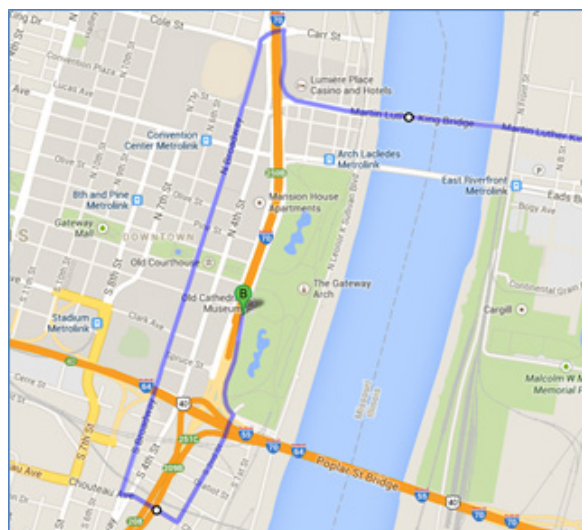

## Bus Drop-Off for Gateway Arch at the Old Cathedral

Bus drop-off is located on Memorial Drive at Walnut Street near the Old Cathedral Parking Lot. Allows for an ADA accessible path for those visiting the Gateway Arch. Bus drop-off inlet has space for 4 buses at a time. No parking is allowed in this space. Bus drop-off inlet will be on the right before the Old Cathedral parking lot entrance.

### From Illinois: Poplar Street Bridge

Heading WEST on the Poplar Street Bridge, continue on Interstate 64 West. Take exit 40A toward Stadium/Tucker Blvd. Turn RIGHT on Clark Ave. Take the first RIGHT onto S. 8th Street. Continue south on 7th Street to Chouteau Ave. Turn LEFT on Chouteau Ave. Take 3rd LEFT onto S. 2nd Street. Turn LEFT at the T onto Poplar Street. Follow Poplar Street to the RIGHT onto Memorial Drive.

### From Illinois: MLK Bridge

Heading WEST on the Martin Luther King Bridge, make a SLIGHT RIGHT to stay on N 3rd Street. Turn LEFT on Carr Street. Turn LEFT on Broadway. Continue south on Broadway then turn LEFT on Chouteau Ave. Take 3rd LEFT onto S. 2nd Street. Turn LEFT at the T onto Poplar Street. Follow Poplar Street to the RIGHT onto Memorial Drive.

### From Illinois: Eads Bridge

Heading WEST on Eads Bridge, continue straight onto Washington Avenue. Turn left on Broadway. Continue South on Broadway then turn LEFT on Chouteau Ave. Take 3rd LEFT onto S. 2nd Street. Turn LEFT at the T onto Poplar Street. Follow Poplar Street to the RIGHT onto Memorial Drive.