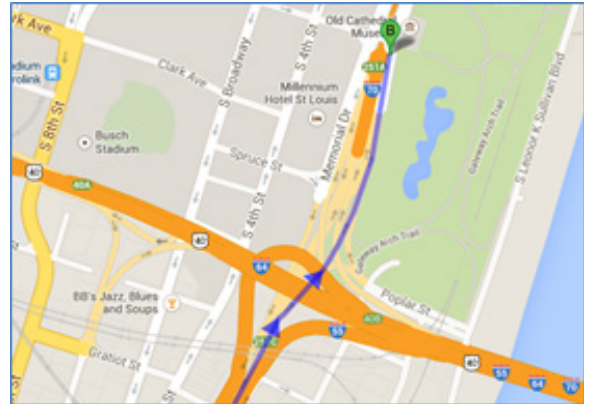

### From Illinois: Eads Bridge

Heading WEST on Eads Bridge, continue straight onto Washington Avenue. Turn left on Broadway. Continue South on Broadway then turn LEFT on Chouteau Ave. Take 3rd LEFT onto S. 2nd Street. Turn LEFT at the T onto Poplar Street. Follow Poplar Street to the RIGHT onto Memorial Drive.

### From Illinois: Stan Musial Veterans Memorial Bridge

Heading WEST on the Stan Musial Veterans Memorial Bridge, take the LEFT exit for N. Tucker Blvd. Continue south on Tucker Blvd. Turn LEFT on Chouteau Ave. Continue east on Chouteau Ave. Cross Broadway/4th Street then turn LEFT onto S. 2nd Street. Turn LEFT at the T onto Poplar Street. Follow Poplar Street to the RIGHT onto Memorial Drive.

**From Missouri: Interstates 55 Northbound & 44 Eastbound**

Heading NORTH on I-55/EAST on I-44, take exit 251C for Downtown/Memorial Drive. Follow signs for Arch and merge onto Memorial Drive.

**From Missouri: Interstate 64 Eastbound**

Heading EAST on I-64, take Exit 40 – the “Last Missouri Exit” – to South 6th Street. Continue STRAIGHT off of the exit on 6th street. Turn LEFT on Chouteau Ave. Turn LEFT on South 2nd Street. Turn LEFT at the T onto Poplar Street. Follow Poplar Street to the RIGHT onto Memorial Drive.