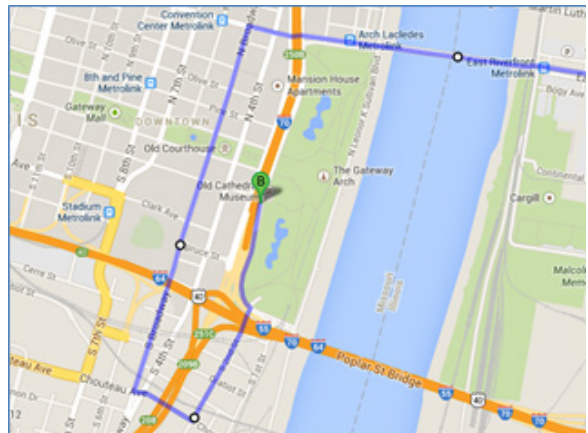

## Bus Drop-Off for Gateway Arch at the Old Cathedral

Bus drop-off is located on Memorial Drive at Walnut Street near the Old Cathedral Parking Lot. Allows for an ADA accessible path for those visiting the Gateway Arch. Bus drop-off inlet has space for 4 buses at a time. No parking is allowed in this space. Bus drop-off inlet will be on the right before the Old Cathedral parking lot entrance.

### From Illinois: Poplar Street Bridge

Heading WEST on the Poplar Street Bridge, continue on Interstate 64 West. Take exit 40A toward Stadium/Tucker Blvd. Turn RIGHT on Clark Ave. Take the first RIGHT onto S. 8th Street. Continue south on 7th Street to Chouteau Ave. Turn LEFT on Chouteau Ave. Take 3rd LEFT onto S. 2nd Street. Turn LEFT at the T onto Poplar Street. Follow Poplar Street to the RIGHT onto Memorial Drive.

### From Illinois: MLK Bridge

Heading WEST on the Martin Luther King Bridge, make a SLIGHT RIGHT to stay on N 3rd Street. Turn LEFT on Carr Street. Turn LEFT on Broadway. Continue south on Broadway then turn LEFT on Chouteau Ave. Take 3rd LEFT onto S. 2nd Street. Turn LEFT at the T onto Poplar Street. Follow Poplar Street to the RIGHT onto Memorial Drive.

### From Illinois: Eads Bridge

Heading WEST on Eads Bridge, continue straight onto Washington Avenue. Turn left on Broadway. Continue South on Broadway then turn LEFT on Chouteau Ave. Take 3rd LEFT onto S. 2nd Street. Turn LEFT at the T onto Poplar Street. Follow Poplar Street to the RIGHT onto Memorial Drive.