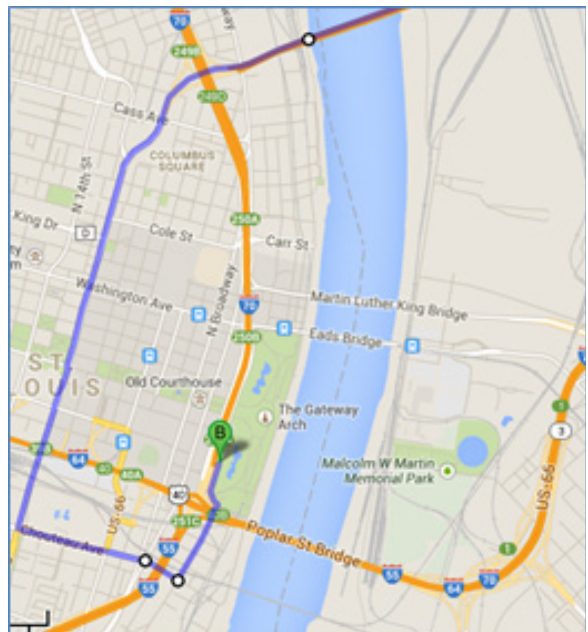

### From Illinois: Poplar Street Bridge

Heading WEST on the Poplar Street Bridge, continue on Interstate 64 West. Take exit 40A toward Stadium/Tucker Blvd. Turn RIGHT on Clark Ave. Take the first RIGHT onto S. 8th Street. Continue south on 7th Street to Chouteau Ave. Turn LEFT on Chouteau Ave. Take 3rd LEFT onto S. 2nd Street. Turn LEFT at the T onto Poplar Street. Follow Poplar Street to the RIGHT onto Memorial Drive.

### From Illinois: MLK Bridge

Heading WEST on the Martin Luther King Bridge, make a SLIGHT RIGHT to stay on N 3rd Street. Turn LEFT on Carr Street. Turn LEFT on Broadway. Continue south on Broadway then turn LEFT on Chouteau Ave. Take 3rd LEFT onto S. 2nd Street. Turn LEFT at the T onto Poplar Street. Follow Poplar Street to the RIGHT onto Memorial Drive.

### From Illinois: Eads Bridge

Heading WEST on Eads Bridge, continue straight onto Washington Avenue. Turn left on Broadway. Continue South on Broadway then turn LEFT on Chouteau Ave. Take 3rd LEFT onto S. 2nd Street. Turn LEFT at the T onto Poplar Street. Follow Poplar Street to the RIGHT onto Memorial Drive.

**From Missouri: Interstates 55 Northbound & 44 Eastbound**

Heading NORTH on I-55/EAST on I-44, take exit 251C for Downtown/Memorial Drive. Follow signs for Arch and merge onto Memorial Drive.

**From Missouri: Interstate 64 Eastbound**