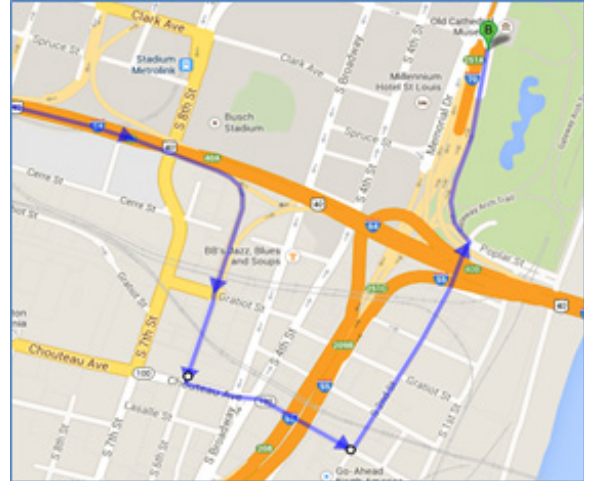

### From Illinois: Eads Bridge

Heading WEST on Eads Bridge, continue straight onto Washington Avenue. Turn left on Broadway. Continue South on Broadway then turn LEFT on Chouteau Ave. Take 3rd LEFT onto S. 2nd Street. Turn LEFT at the T onto Poplar Street. Follow Poplar Street to the RIGHT onto Memorial Drive.

### From Illinois: Stan Musial Veterans Memorial Bridge

Heading WEST on the Stan Musial Veterans Memorial Bridge, take the LEFT exit for N. Tucker Blvd. Continue south on Tucker Blvd. Turn LEFT on Chouteau Ave. Continue east on Chouteau Ave. Cross Broadway/4th Street then turn LEFT onto S. 2nd Street. Turn LEFT at the T onto Poplar Street. Follow Poplar Street to the RIGHT onto Memorial Drive.

**From Missouri: Interstates 55 Northbound & 44 Eastbound**

Heading NORTH on I-55/EAST on I-44, take exit 251C for Downtown/Memorial Drive. Follow signs for Arch and merge onto Memorial Drive.

**From Missouri: Interstate 64 Eastbound**

Heading EAST on I-64, take Exit 40 – the “Last Missouri Exit” – to South 6th Street. Continue STRAIGHT off of the exit on 6th street. Turn LEFT on Chouteau Ave. Turn LEFT on South 2nd Street. Turn LEFT at the T onto Poplar Street. Follow Poplar Street to the RIGHT onto Memorial Drive.