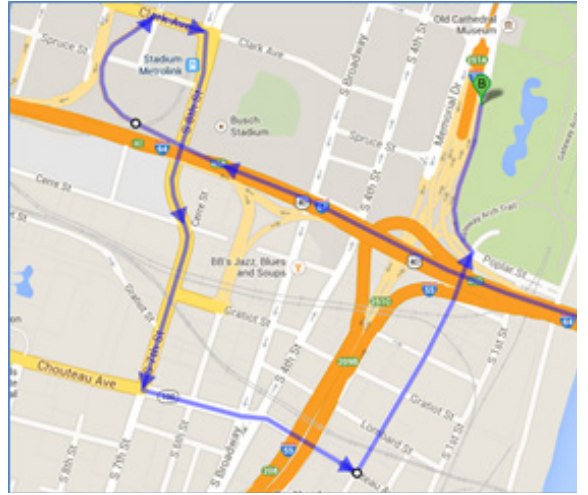

## Bus Drop-Off for Gateway Arch at the Old Cathedral

Bus drop-off is located on Memorial Drive at Walnut Street near the Old Cathedral Parking Lot. Allows for an ADA accessible path for those visiting the Gateway Arch. Bus drop-off inlet has space for 4 buses at a time. No parking is allowed in this space. Bus drop-off inlet will be on the right before the Old Cathedral parking lot entrance.

### From Illinois: Poplar Street Bridge

Heading WEST on the Poplar Street Bridge, continue on Interstate 64 West. Take exit 40A toward Stadium/Tucker Blvd. Turn RIGHT on Clark Ave. Take the first RIGHT onto S. 8th Street. Continue south on 7th Street to Chouteau Ave. Turn LEFT on Chouteau Ave. Take 3rd LEFT onto S. 2nd Street. Turn LEFT at the T onto Poplar Street. Follow Poplar Street to the RIGHT onto Memorial Drive.

### From Illinois: MLK Bridge

Heading WEST on the Martin Luther King Bridge, make a SLIGHT RIGHT to stay on N 3rd Street. Turn LEFT on Carr Street. Turn LEFT on Broadway. Continue south on Broadway then turn LEFT on Chouteau Ave. Take 3rd LEFT onto S. 2nd Street. Turn LEFT at the T onto Poplar Street. Follow Poplar Street to the RIGHT onto Memorial Drive.

### From Illinois: Eads Bridge

Heading WEST on Eads Bridge, continue straight onto Washington Avenue. Turn left on Broadway. Continue South on Broadway then turn LEFT on Chouteau Ave. Take 3rd LEFT onto S. 2nd Street. Turn LEFT at the T onto Poplar Street. Follow Poplar Street to the RIGHT onto Memorial Drive.